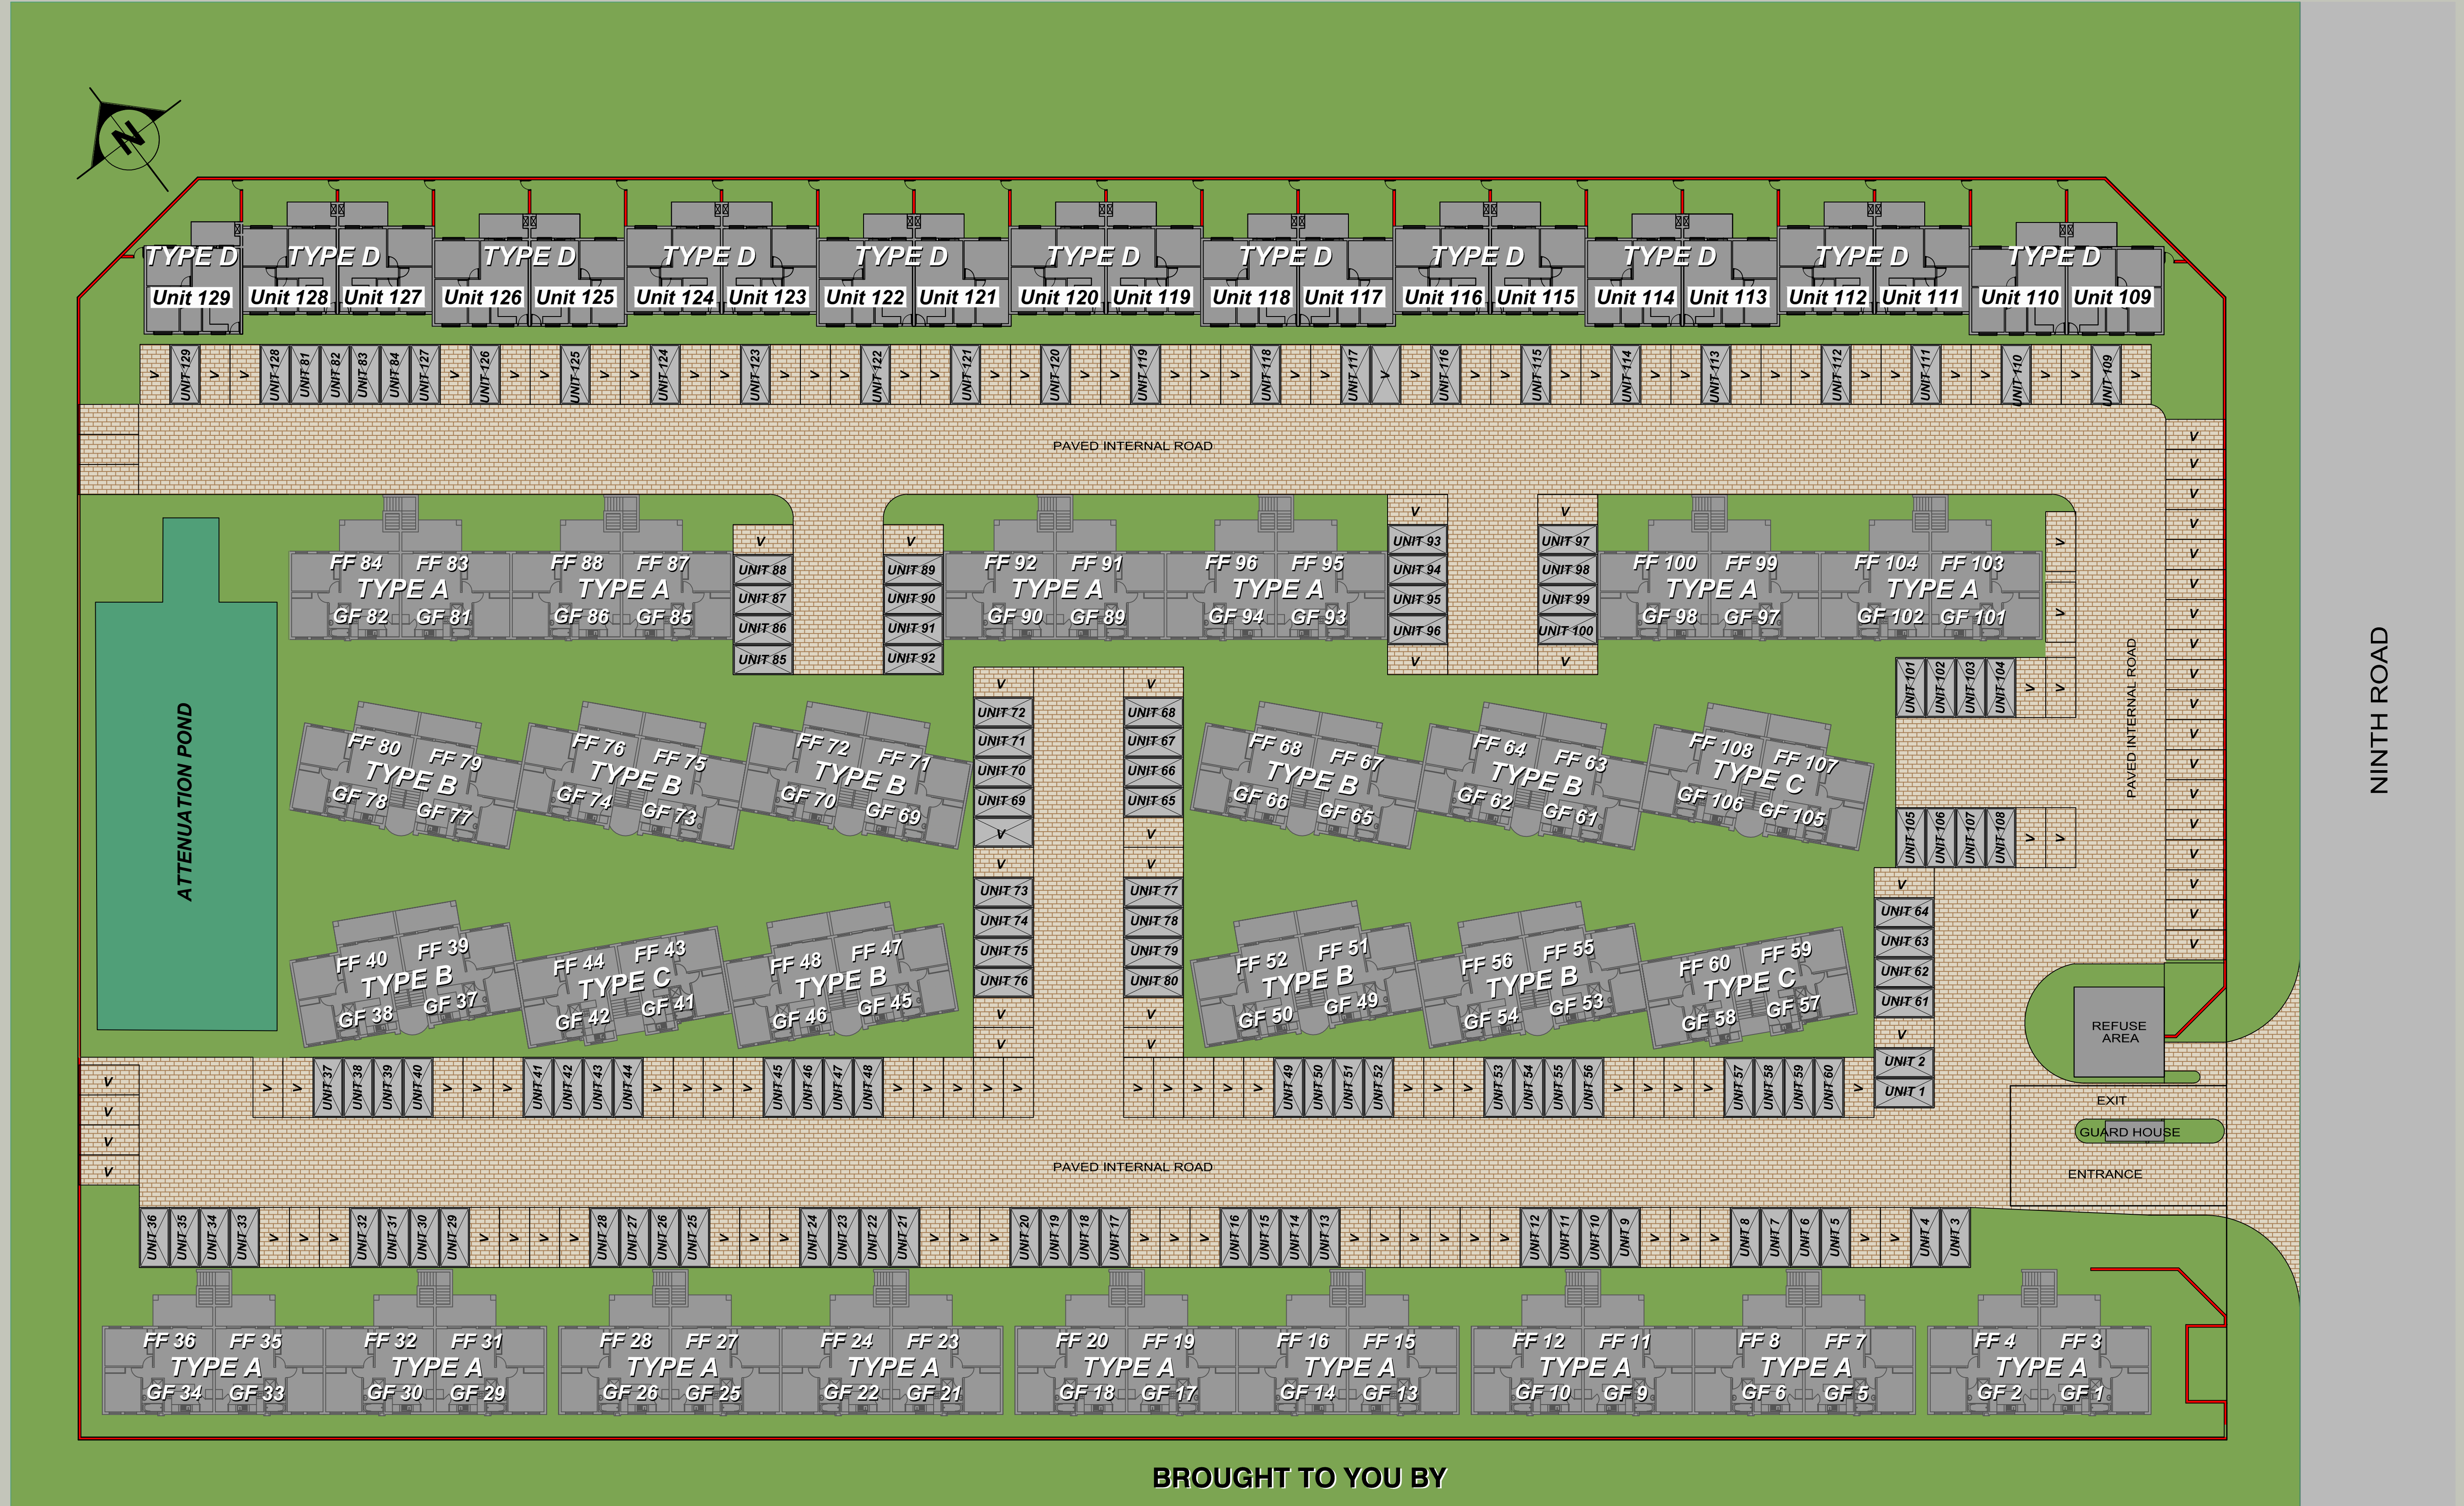

BOSCHENDAL MANOR

BROUGHT TO YOU BY

SITE PLAN

SSI
Group

DESIGN STUDIO